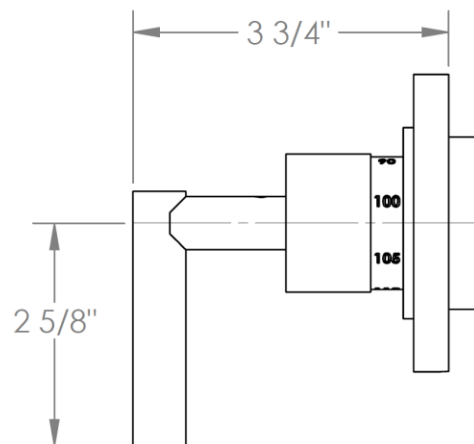

**23-T15-L8**

Wall Mounted Shower Trim

**23-T15-L9**

**Wall Mounted Shower Trim**