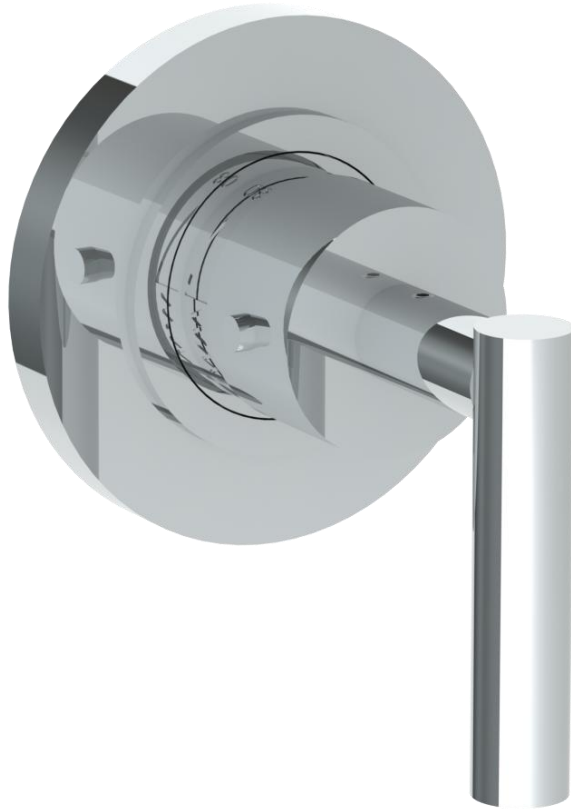

**23-T15-L8**

Wall Mounted Shower Trim

**23-T15-L9**

**Wall Mounted Shower Trim**