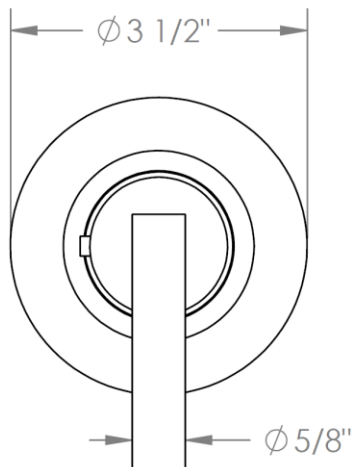

**23-T15-L8**

Wall Mounted Shower Trim

**23-T15-L9**

**Wall Mounted Shower Trim**